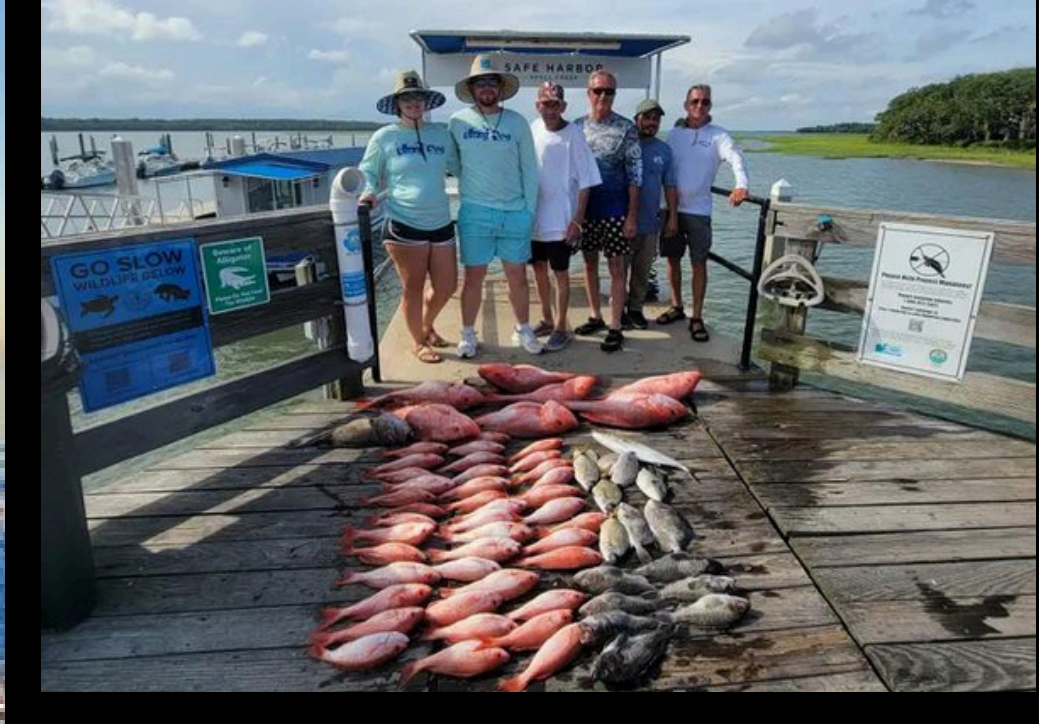

# Salty Mistress

HILTON HEAD ISLAND, SC

Open 7 days a week  
Located at 1 Waterway Ln,  
Hilton Head Island  
**(843) 290-4132**

**2002 Rampage 38 Express. 38' long 14' beam creates a comfortable ride to enjoy. Equipped with an onboard head, coolers, fish boxes, live well, fighting chair, cabin couch and v birth, cabin and cockpit air conditioning and a tuna tower. Twin caterpillar diesel engines. Cruises 25kts. All guests of any age are welcome from groups to families of 6.**